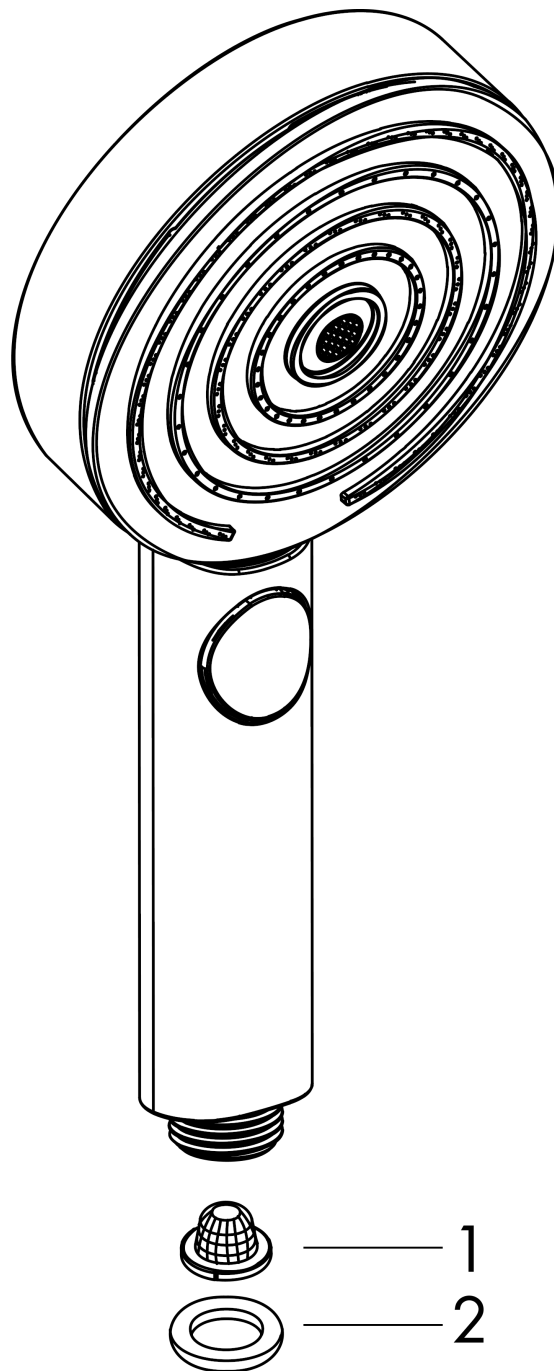

Pulsify Select S
Handshower 105 3-Jet, 2.5 GPM
 Finishes : **chrome** Part no. : **24111001**

Description

Features

- Spray modes: PowderRain, IntenseRain, Pulsating Massage
- Select button for comfortable alternation of spray modes
- Spray face finish: Graphite
- Flow: 2.5 GPM (9.5 L/Min)

Item details

List Price \$ 87.00

Technology

Design awards

reddot winner 2021

Compliance

Product image

Scale drawing

Pulsify Select S
Handshower 105 3-Jet, 2.5 GPM
Finishes : **chrome** Part no. : **24111001**

Exploded drawing

Year of production: >11/21

Pulsify Select S
Handshower 105 3-Jet, 2.5 GPM
 Finishes : **chrome** Part no. : **24111001**

Spare parts list

Year of production: >11/21

Pos.	Description	Part no.	Price	PU
1	filter	92672000	-	1
2	seal	98058000	-	1