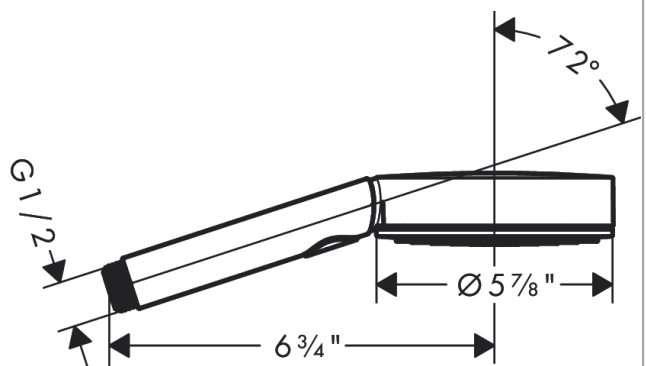

Pulsify Select S
Handshower 105 3-Jet, 2.5 GPM
 Finishes : **chrome** Part no. : **24111001**

Description

Features

- Spray modes: PowderRain, IntenseRain, Pulsating Massage
- Select button for comfortable alternation of spray modes
- Spray face finish: Graphite
- Flow: 2.5 GPM (9.5 L/Min)

Item details

List Price \$ 87.00

Technology

Design awards

reddot winner 2021

Compliance

Product image

Scale drawing